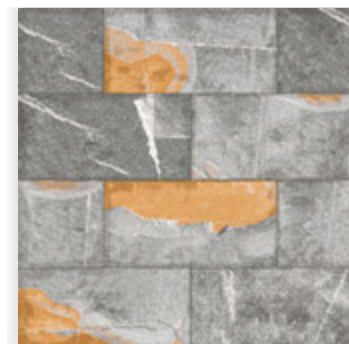

# EVEREST MATE

EVEREST BEIGE

EVEREST NATURAL

EVEREST GRAFITO

EVEREST OCRE

EVEREST MIX

EVEREST VOLCAN

FONTANA GRIS · 45x45cm.